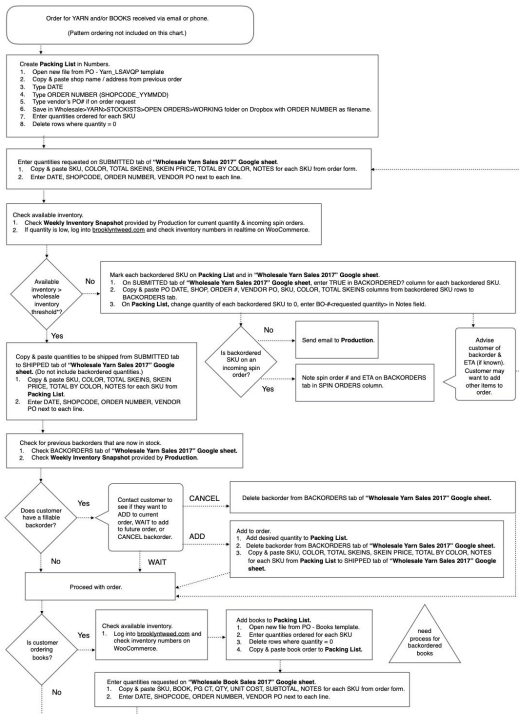

Lessons Learned

Hard-won lessons from 15 years of empowering those who sell online

Lesson #1: To Go Big, Start Small

**T
B
S
K**

\$

**G
B
C**

\$

**T
'i**

Lesson #2: Ask The Right Questions

Lesson #3: Speed Matters

Variant Products ▾

Loft

Shelter

Product Type ▾

Pattern

Yarn

Clear

Add Products

Lesson #4: Find a New Room

An aerial photograph of a dense forest of evergreen trees. The forest is mostly dark green, but there is a single, prominent tree with bright yellow leaves in the lower-left quadrant. The text is overlaid on the left side of the image.